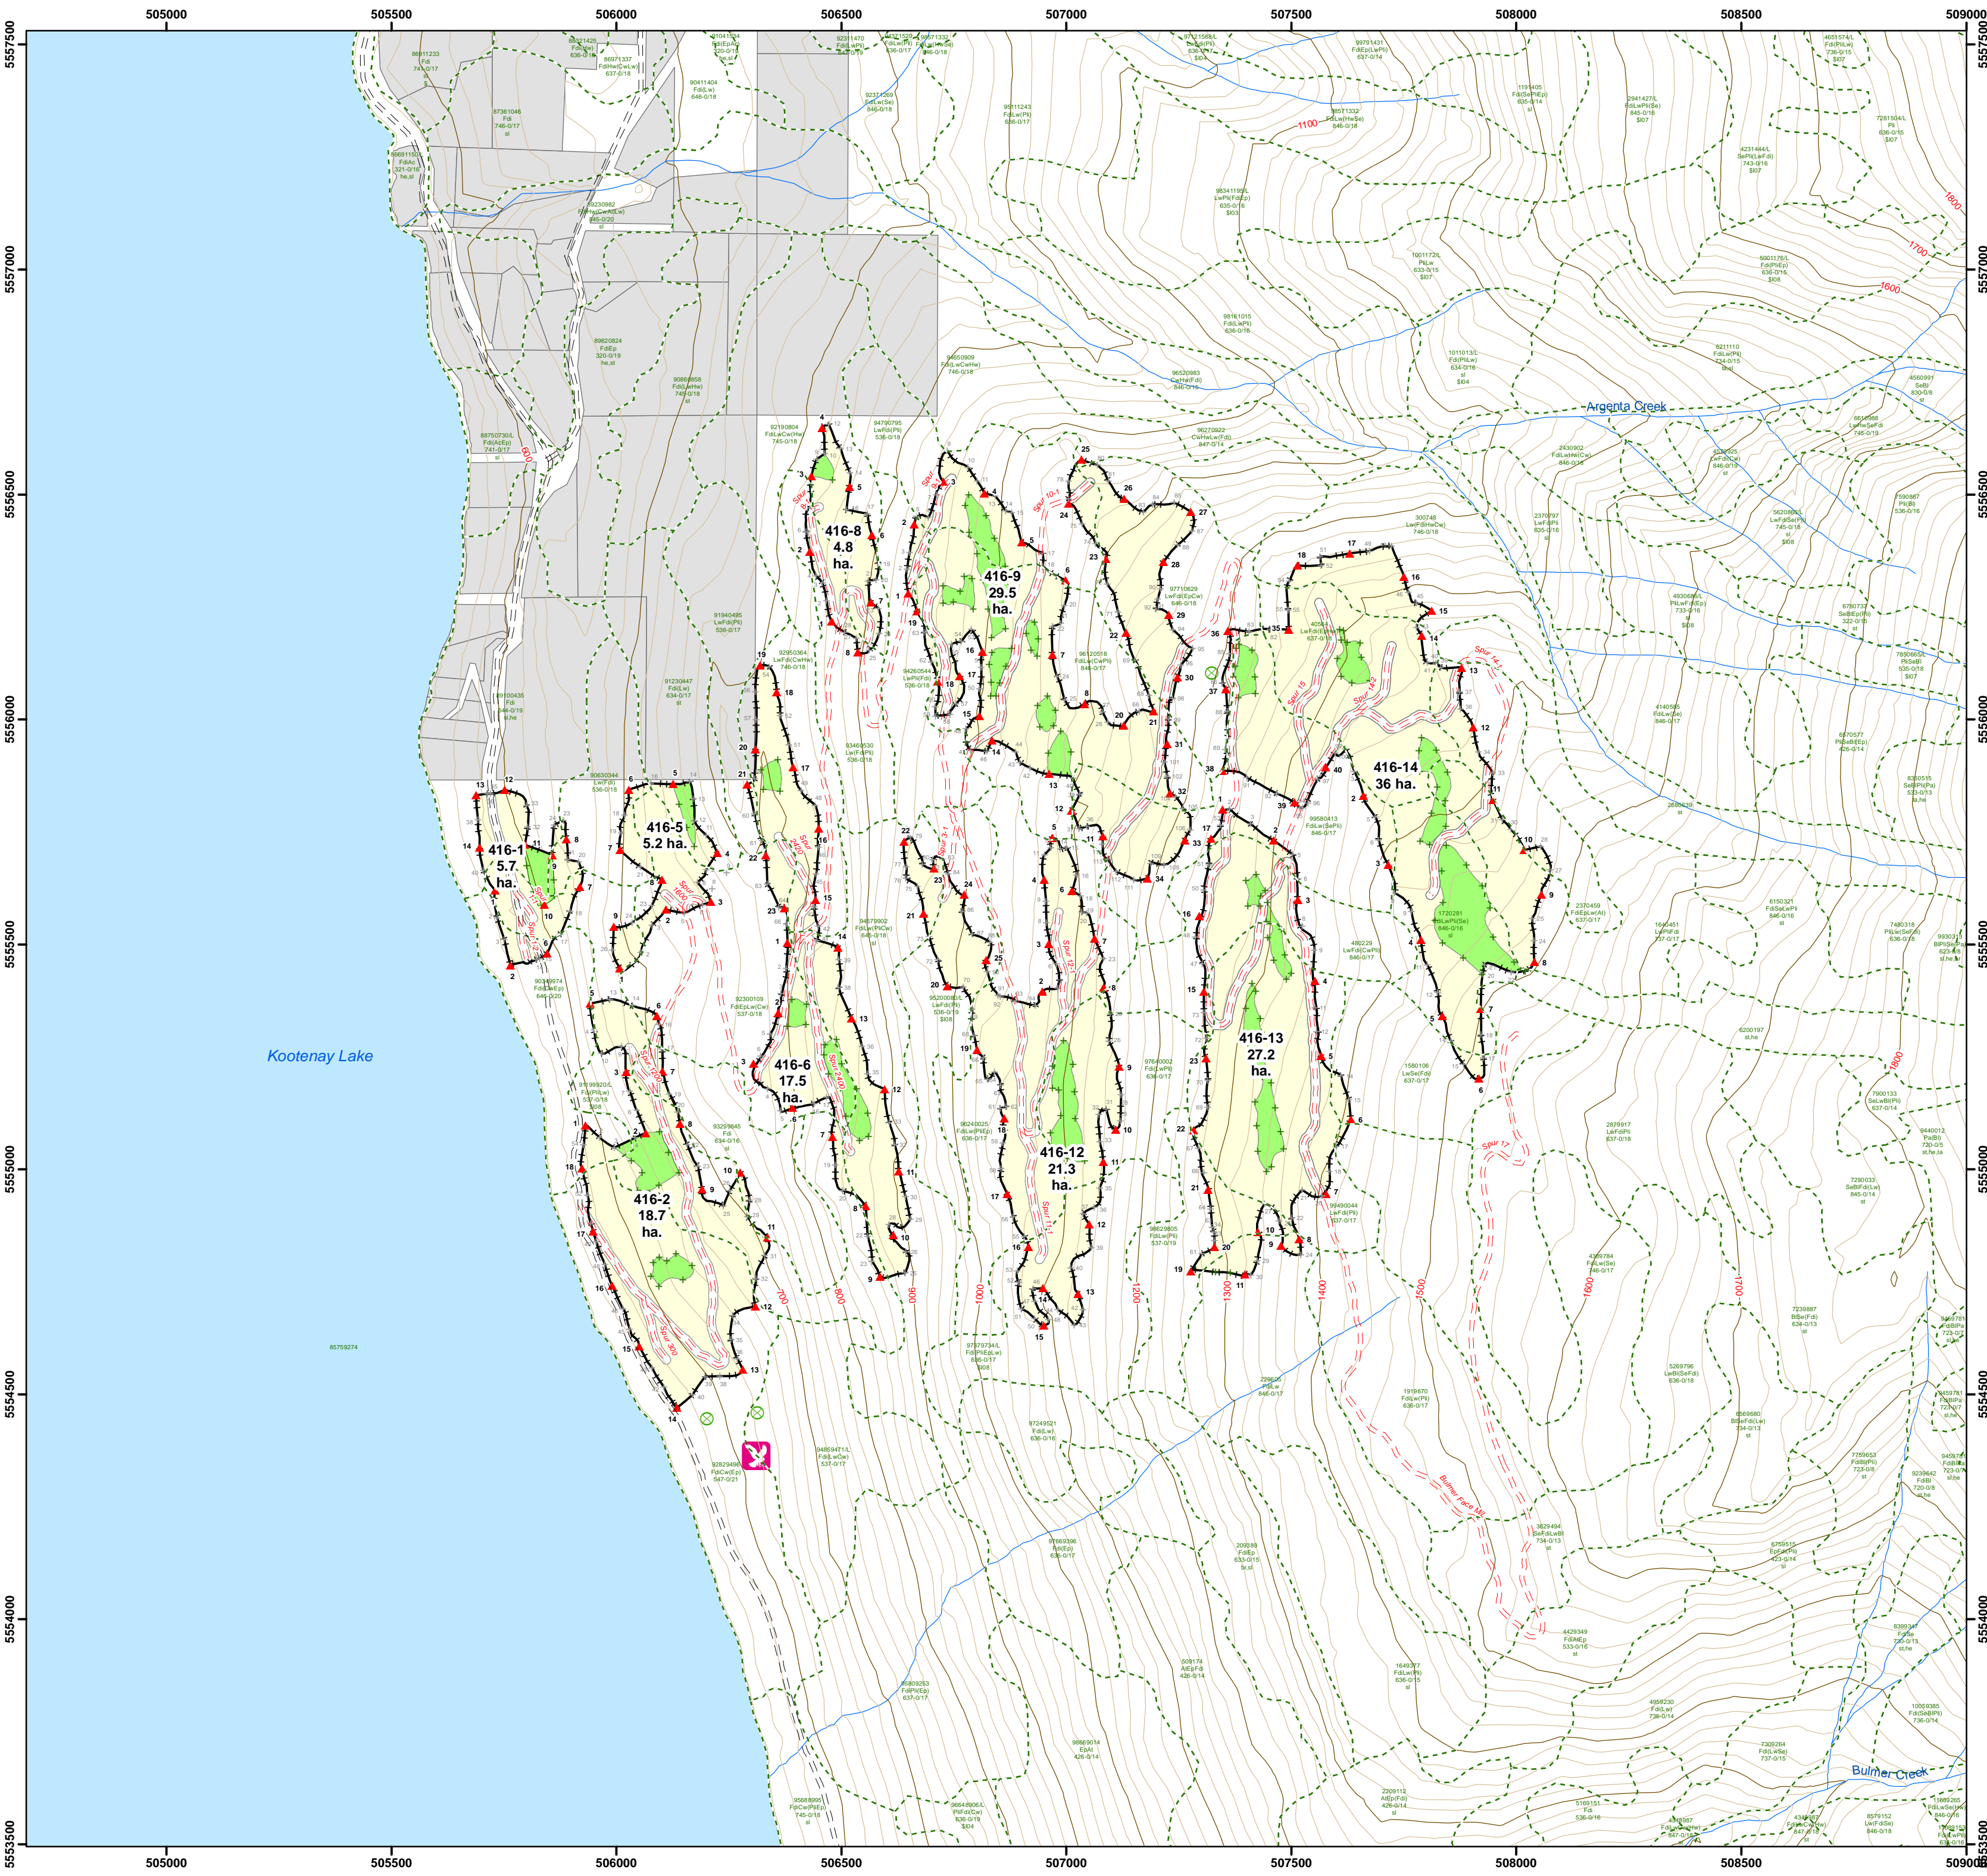

Overview Map

Legend

- Existing Roads
- Proposed Road
- Proposed Cutblock
- WTRA
- Private Land
- Contour Lines
 - Index (100m)
 - Intermediate (20m)
- Lake
- Creeks
- Raptor Nest
- Wallow

1:10,000
Date: 2021-07-06